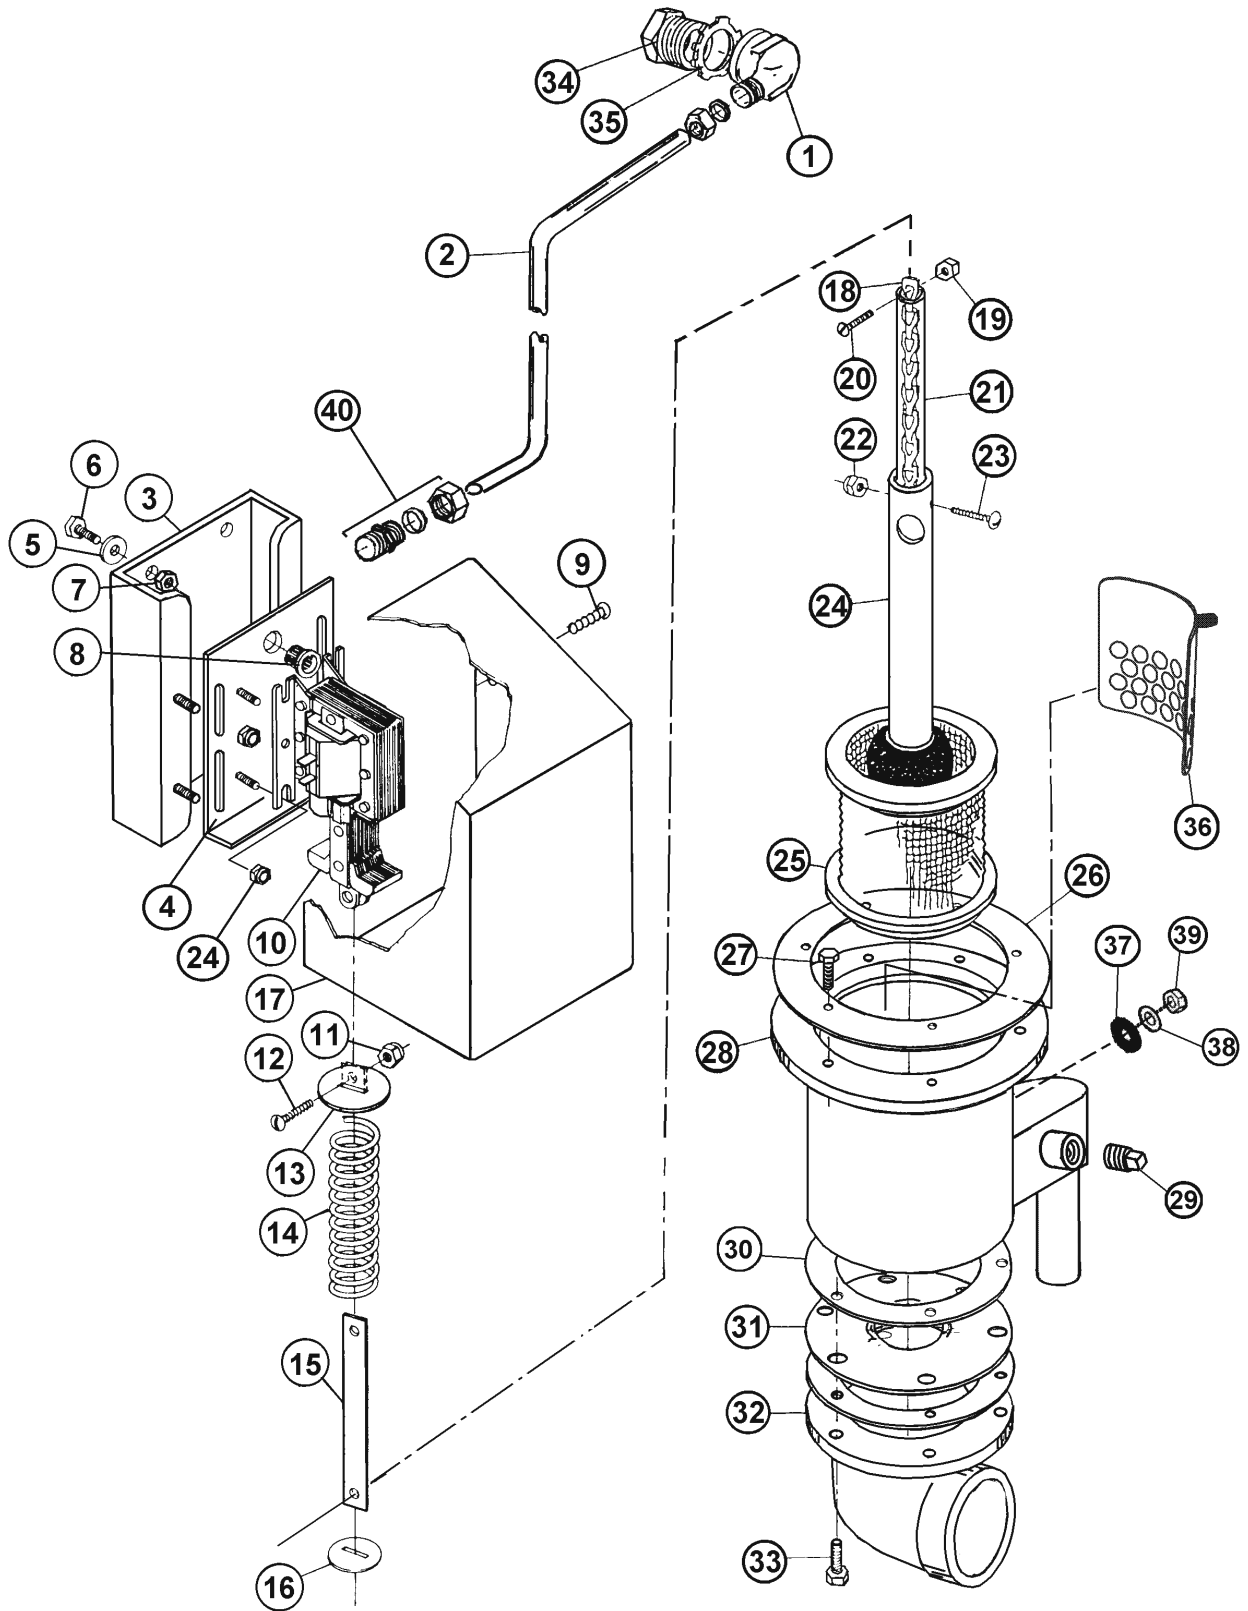

066-1800

Drain System Assembly RH
5-AG-S

American Dish Service

Ref. No.	Part No.	No. Req.	Description
1	092-1030	1	Conduit Fitting, 3/8" Comp x 1/2" FPT, 90° Elbow
2	086-6674	1	Conduit, 3/8" Dia. x 25"
3	085-6621	1	Solenoid Base, 5-AG-S, RH
4	085-6622	1	Front Plate, Solenoid Base
5	098-2404	10	Washer, 1/4", SS
6	098-1423	4	Bolt, HH, SS, 1/4-20x 1/2"
7	098-2507	4	Locknut, SS, 1/4-20
8	091-4005	1	Grommet, Plastic
9	098-1413	2	Bolt, 1/4-20 x 3/8", TH, SS
10	091-2001	1	Solenoid, Drain
11	098-2201	1	Locknut, 8-32, SS
12	098-1205	1	Screw, RH, SS, 8-32 x 5/8"
13	086-6607	1	1-1/16" Slotted Washer (Large)
14	098-3001	1	Spring Drain Solenoid, Outside Sump
15	086-6605	1	Link, Drain Solenoid, Outside Sump
16	086-6606	1	1-5/16" Slotted Washer (Small)
17	085-6612	1	Solenoid Cover
18	089-6610	1	Chain, Make From 098-9001
19	098-2201	1	Locknut, 8-32, SS
20	098-1205	1	Screw, RH, SS, 8-32 x 5/8
21	084-6622	1	Chain Cover, Make From 093-1012
22	098-2301	5	Locknut, SS, 10-32
23	098-1311	1	Screw, RH, SS, 10-32 x 1 3/8
24	081-6601	1	Drain Plug Assembly
Rep.	084-6608		Drain Tube (Replacement Part)
Rep.	083-6601		Drain Ball, 1 1/2" (Replacement Part)
25	085-6602	1	Screen Sump
26	089-6601	1	Sump Gasket
27	098-1423	6	Bolt, HH, SS, 1/4-20 x 1/2"
28	085-6204	1	Sump Assembly With Tail Piece
29	292-1012	1	Pipe Plug, 1/2" MPT, SS
30	089-6602	2	Drain Elbow Gasket
31	086-6601	1	Drain Seat, 1 1/2"
32	085-6199	1	Drain Elbow Weldment
33	098-1508	6	Bolt, 5/16-18 x 5/8", HH, SS
34	092-1029	1	Reducer Bushing, 1/2" x 3/8"
35	091-4144	1	Conduit Locknut
36	085-6160	1	Drain Screen, Secondary (To Protect The Pump)